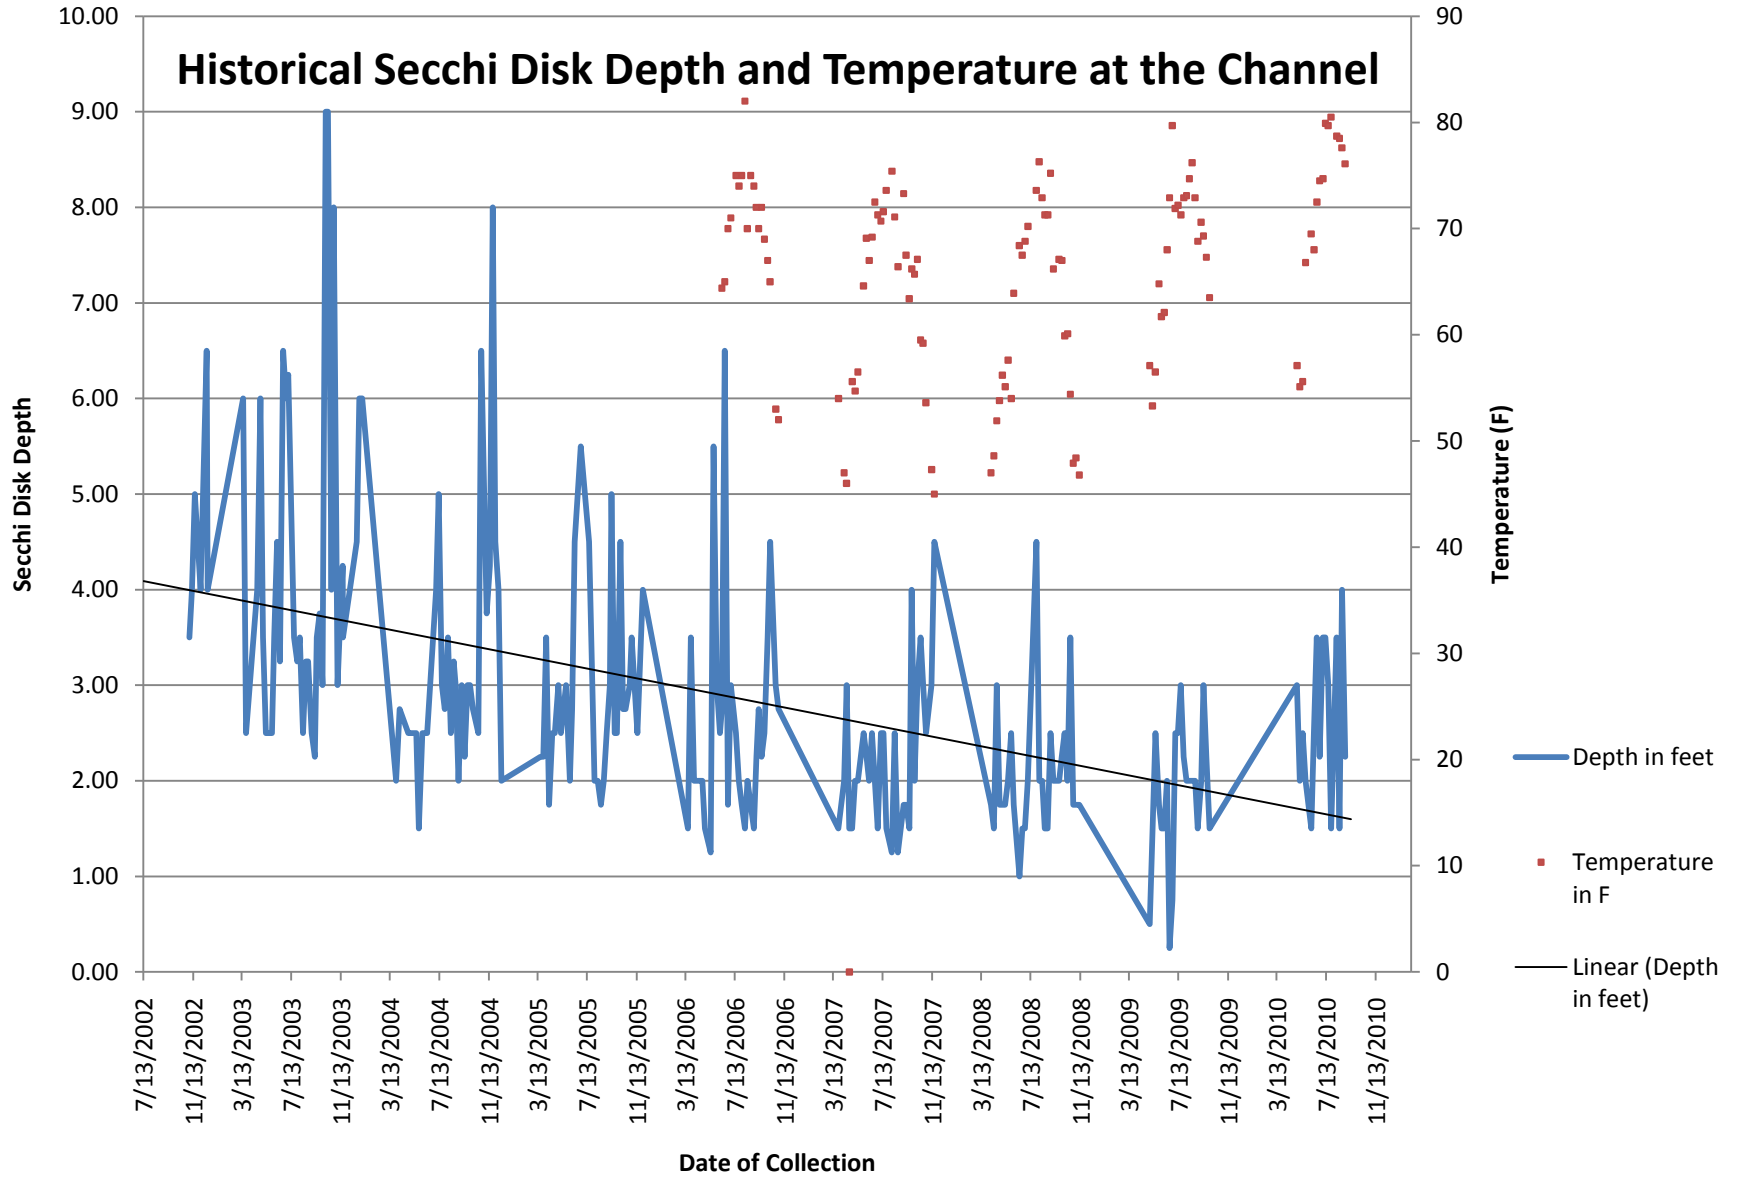

Historical Secchi Disk Depth and Temperature at the Channel