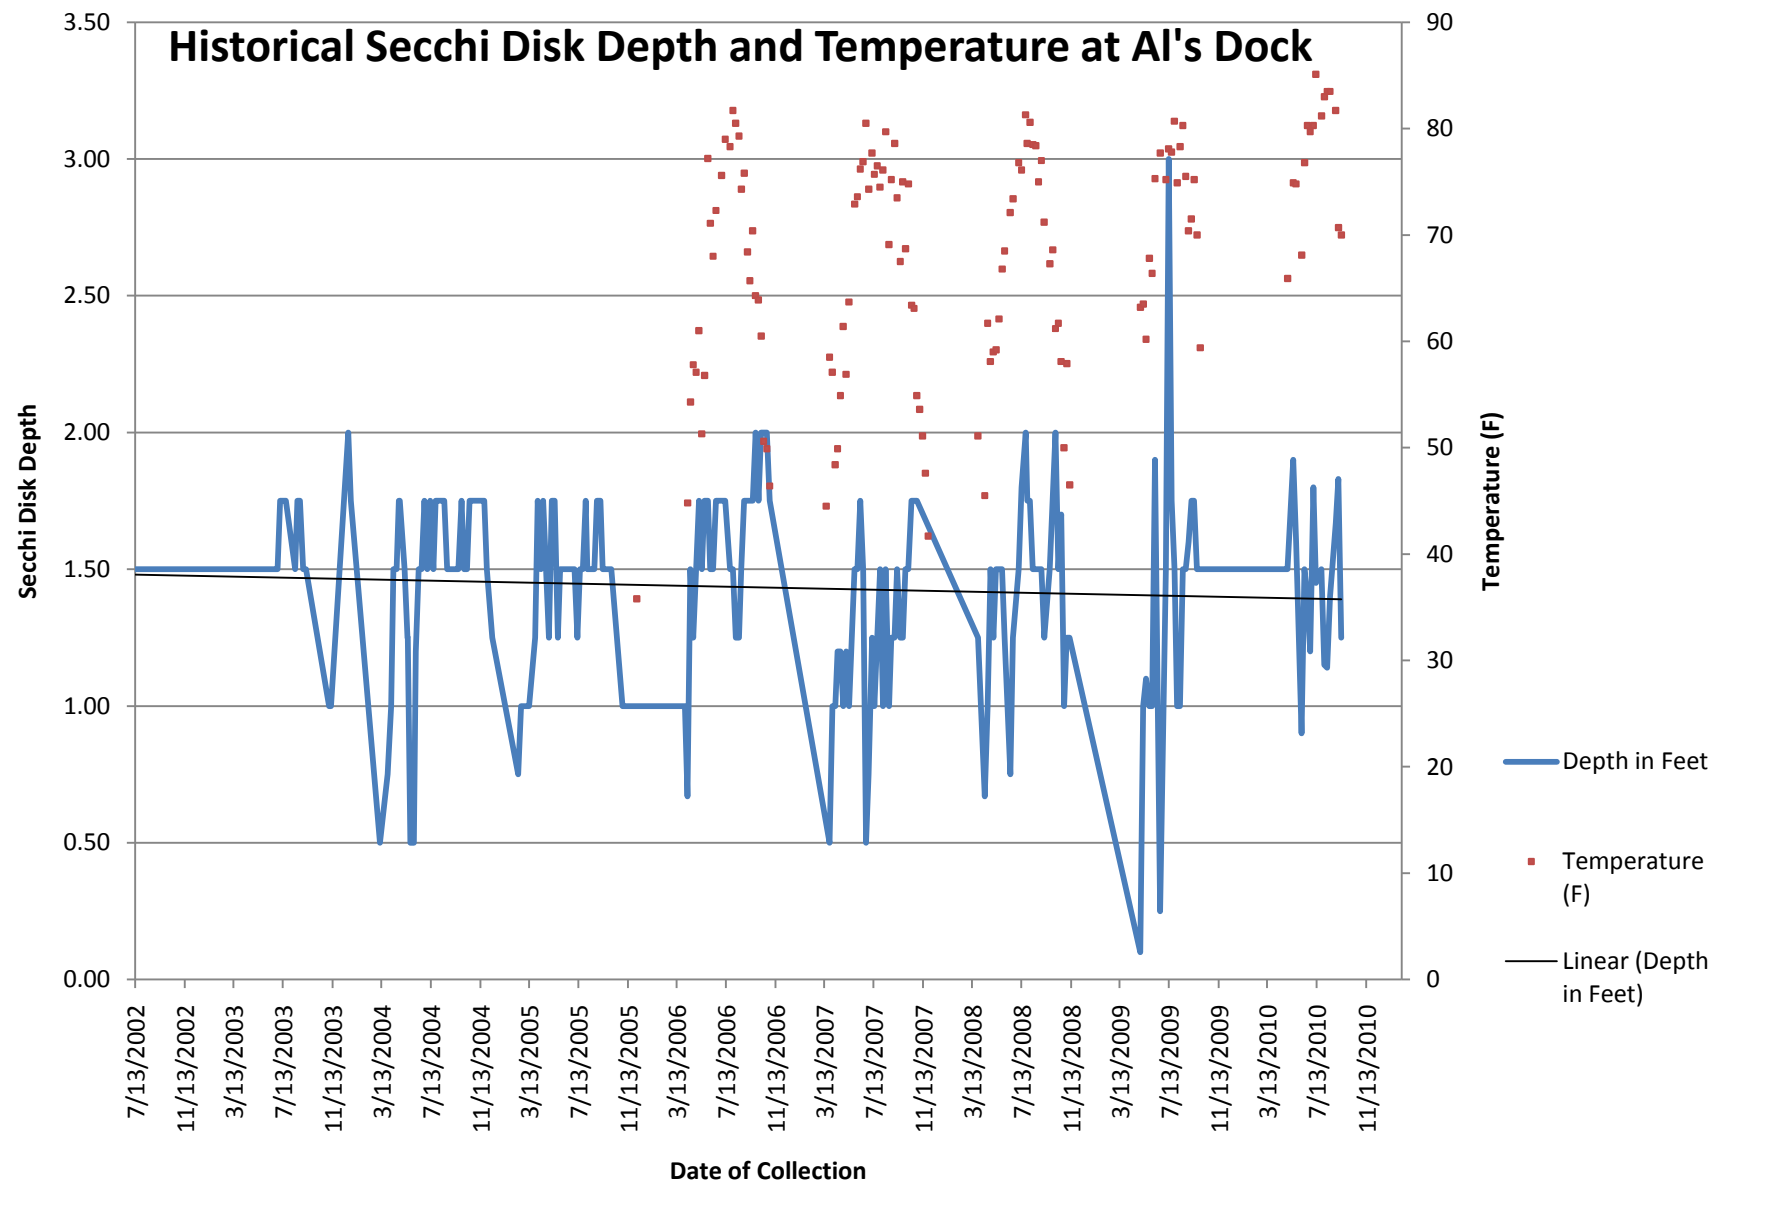

# Historical Secchi Disk Depth and Temperature at Paw Paw

# Historical Secchi Disk Depth and Temperature at Al's Dock