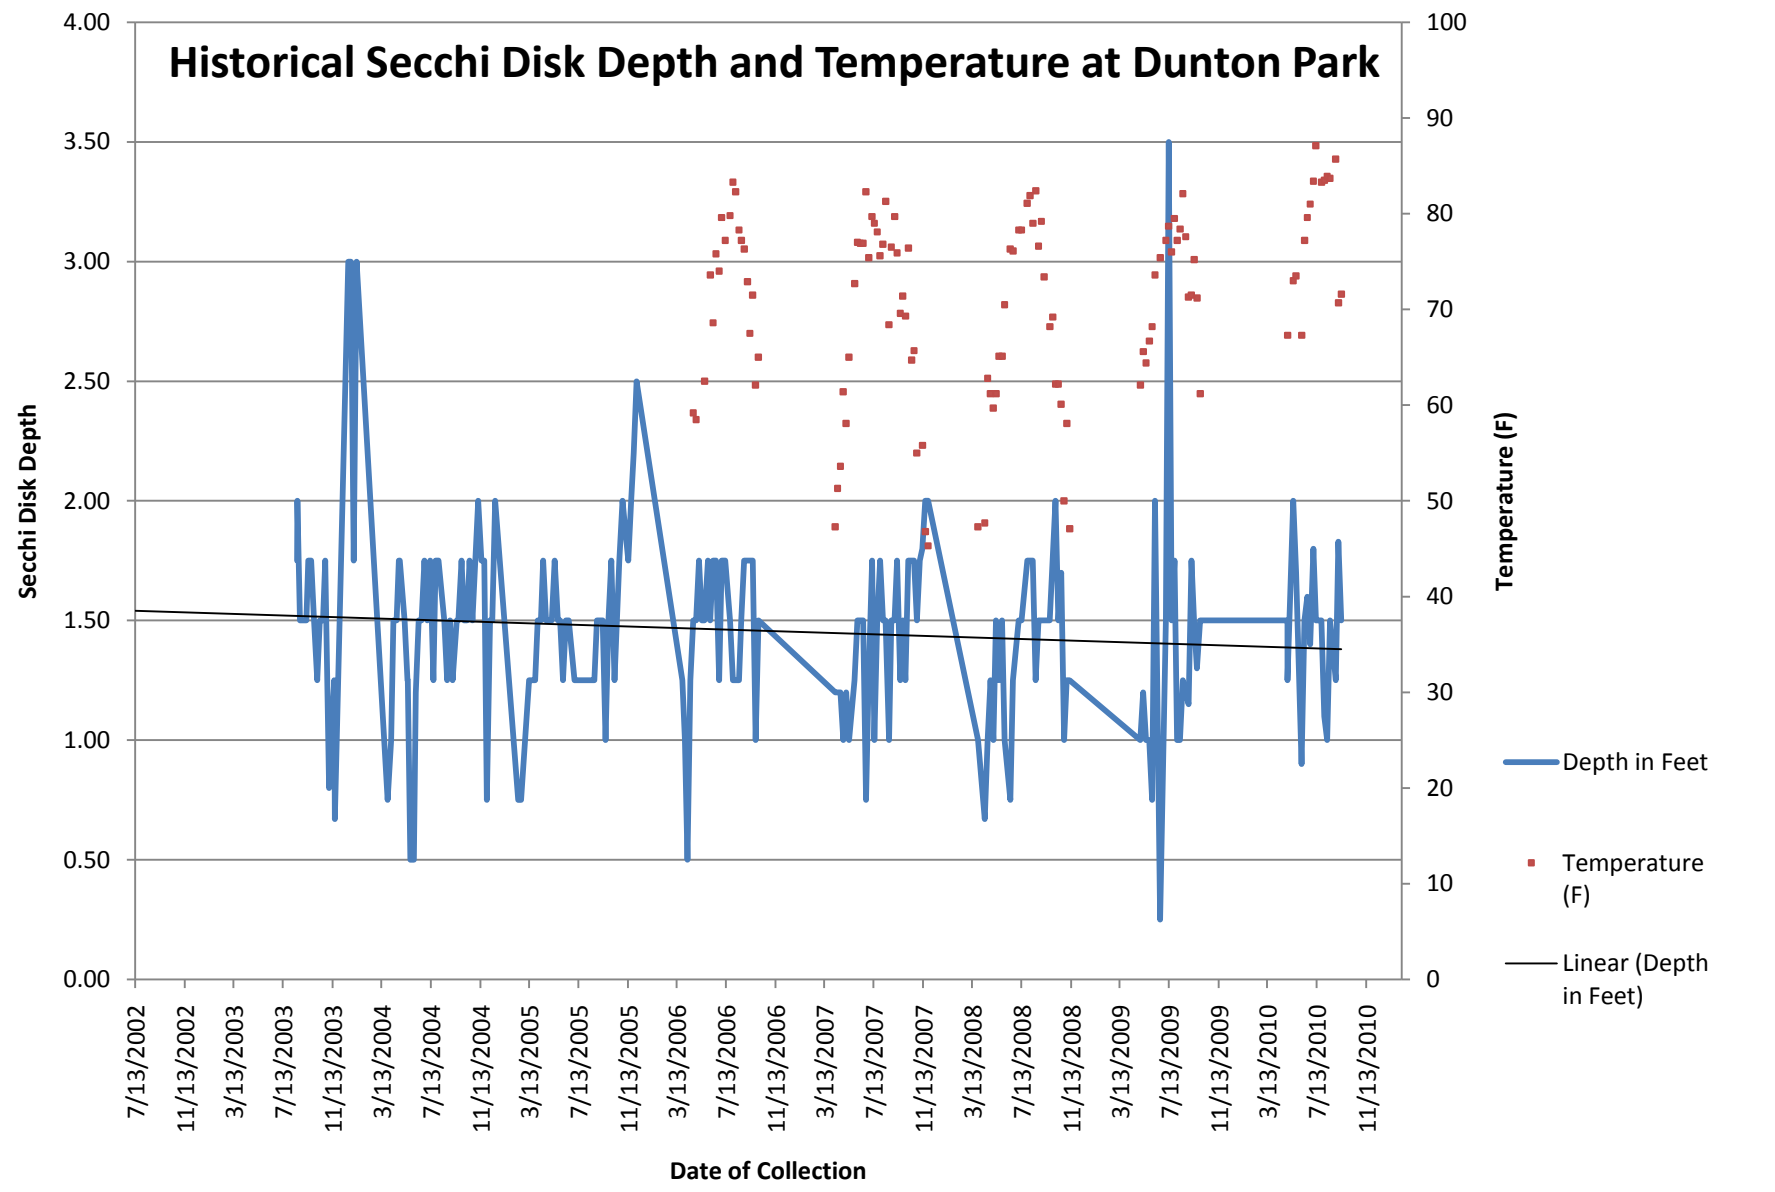

# Historical Secchi Disk Depth and Temperature at Paw Paw

# Historical Secchi Disk Depth and Temperature at Al's Dock