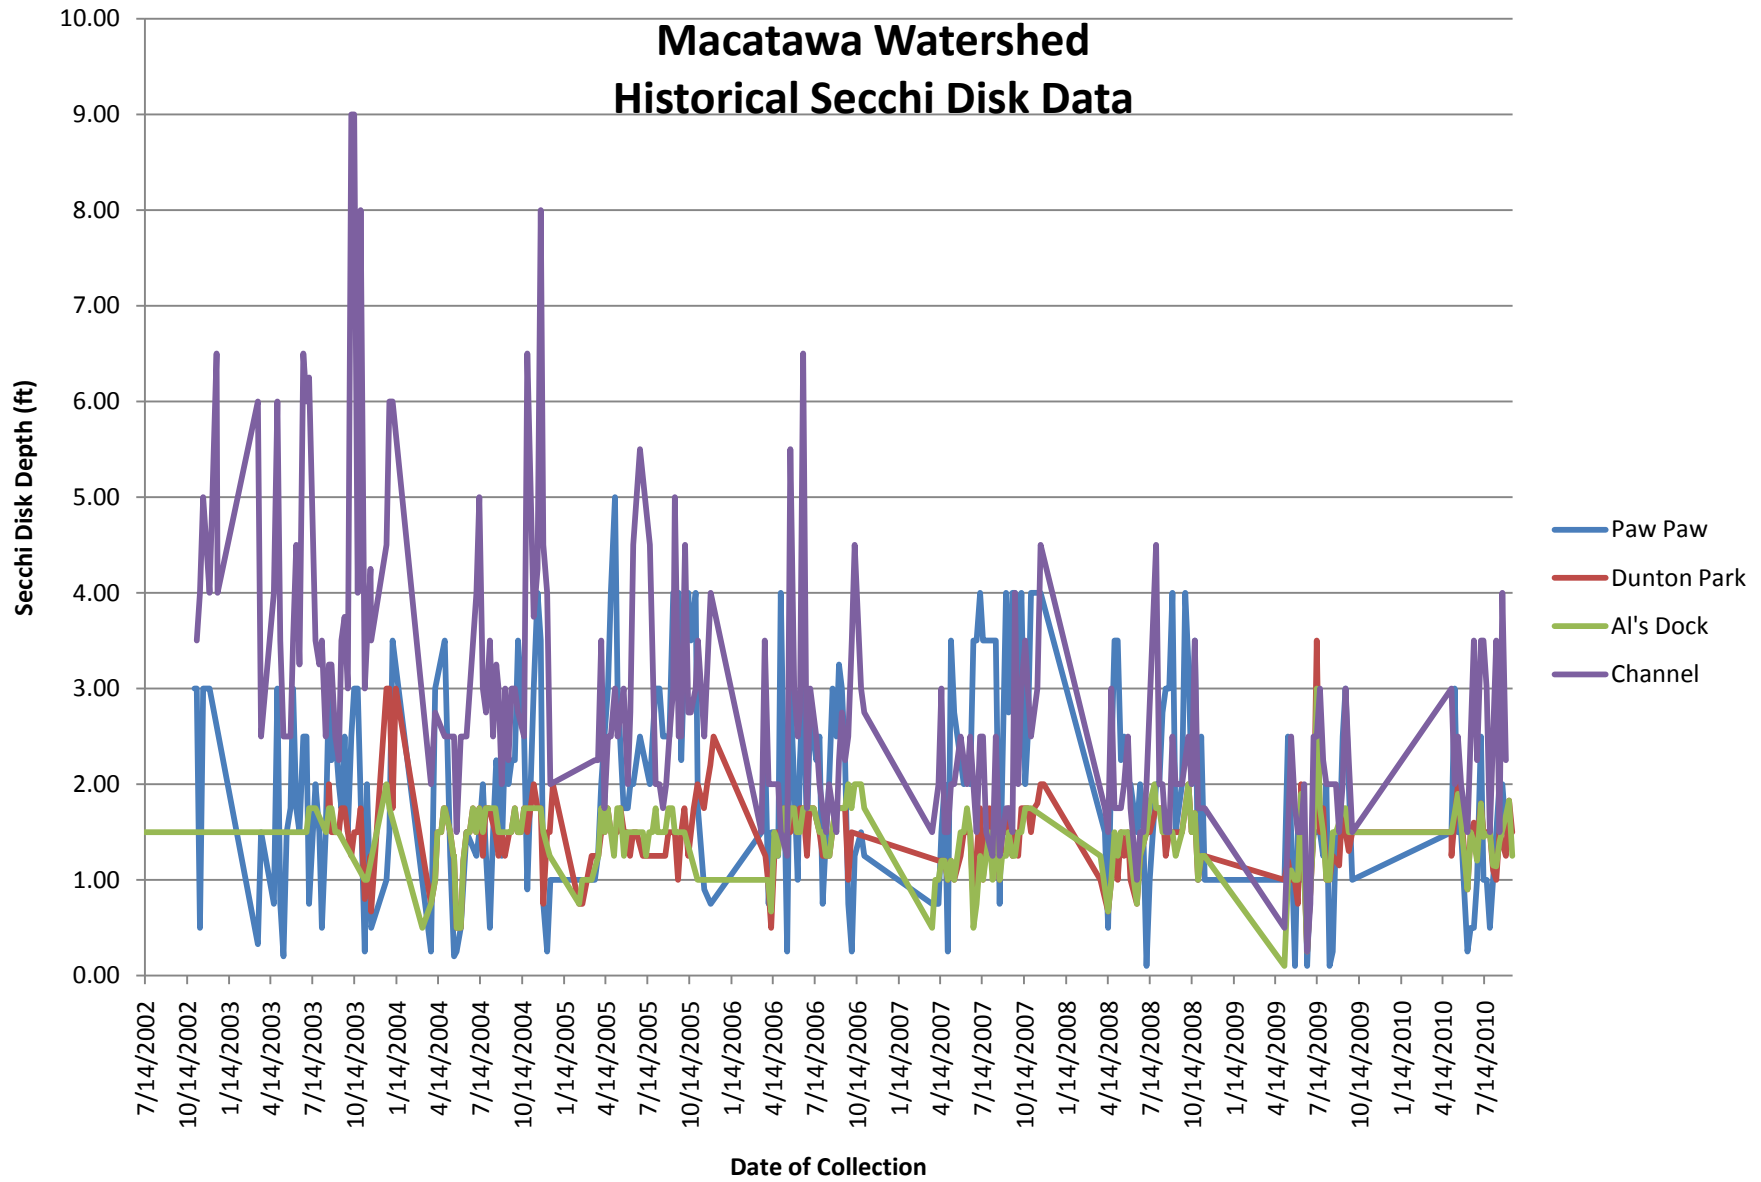

# Macatawa Watershed Historical Secchi Disk Data

# Historical Secchi Disk Depth and Temperature at Paw Paw

# Historical Secchi Disk Depth and Temperature at Al's Dock