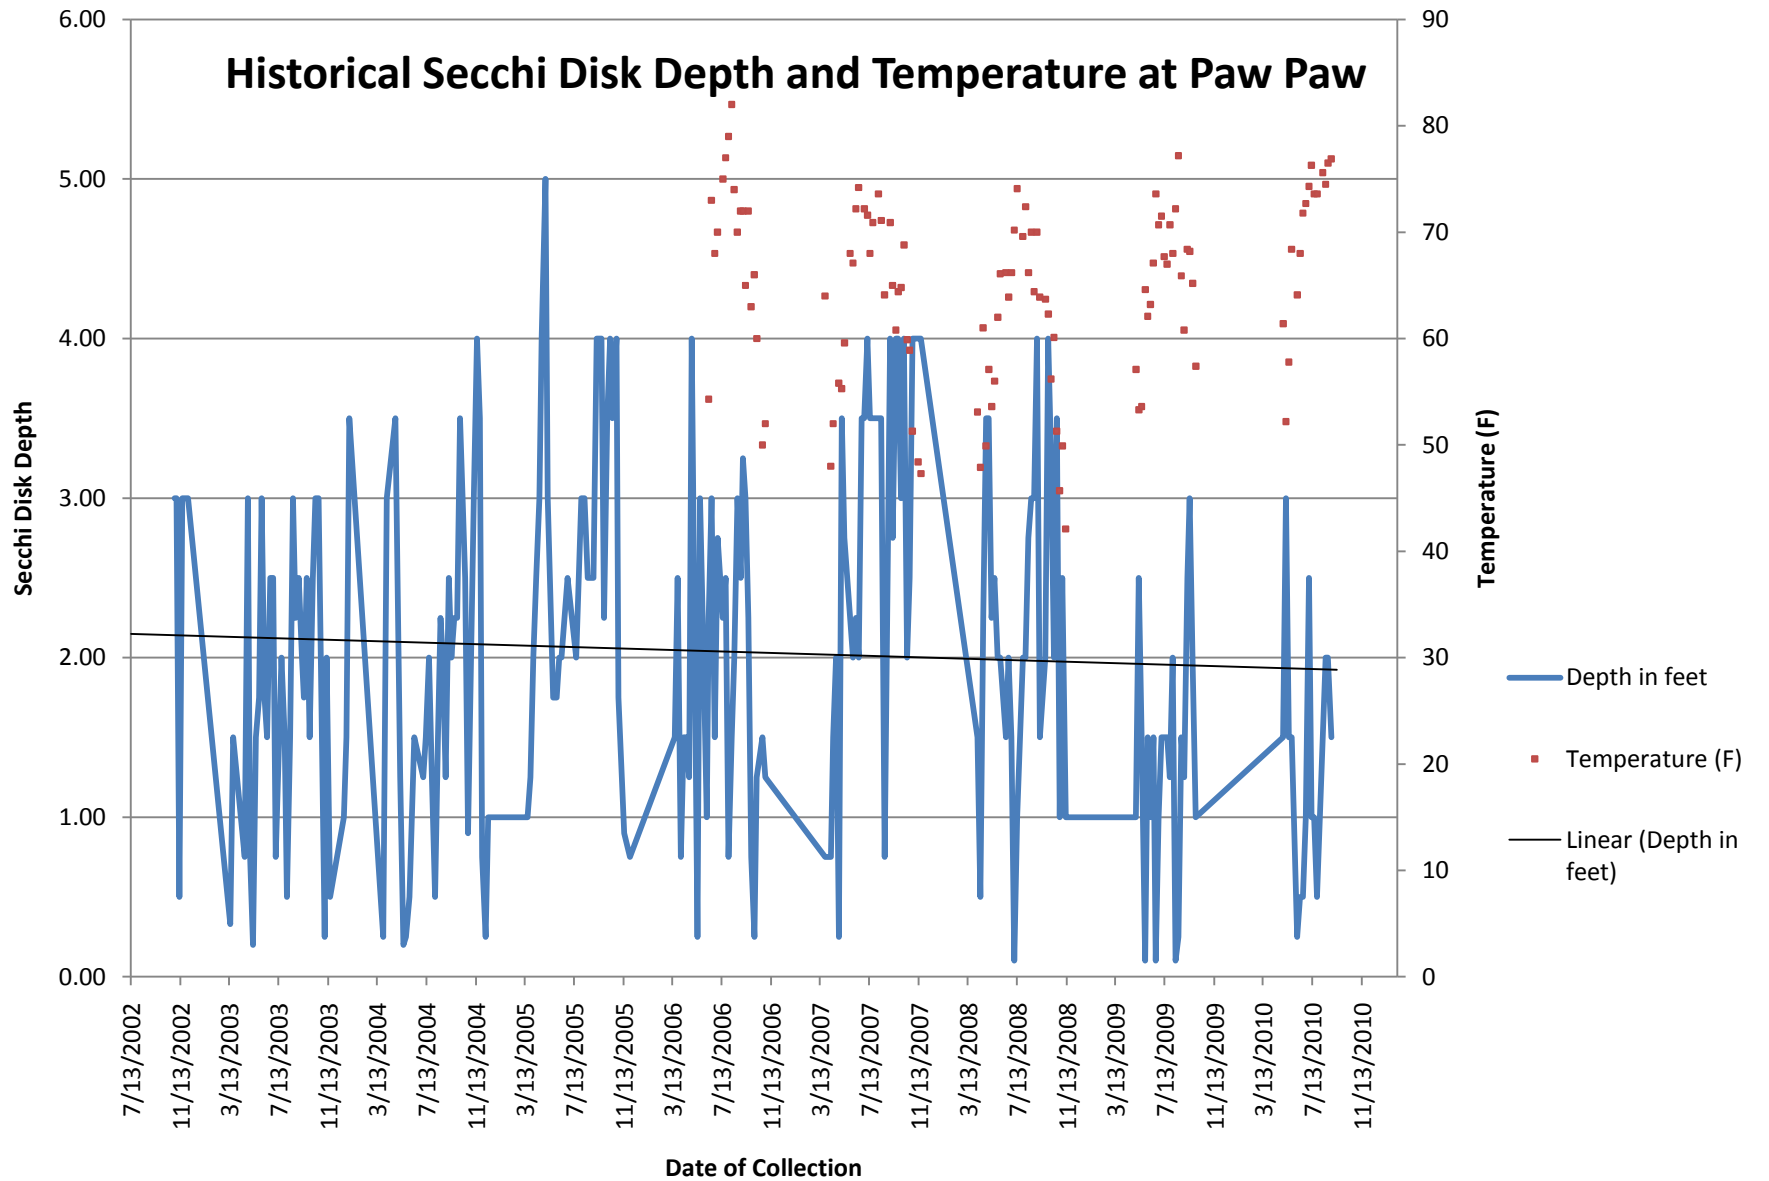

# Macatawa Watershed Historical Secchi Disk Data

# Historical Secchi Disk Depth and Temperature at Paw Paw

# Historical Secchi Disk Depth and Temperature at Dunton Park

# Historical Secchi Disk Depth and Temperature at Al's Dock