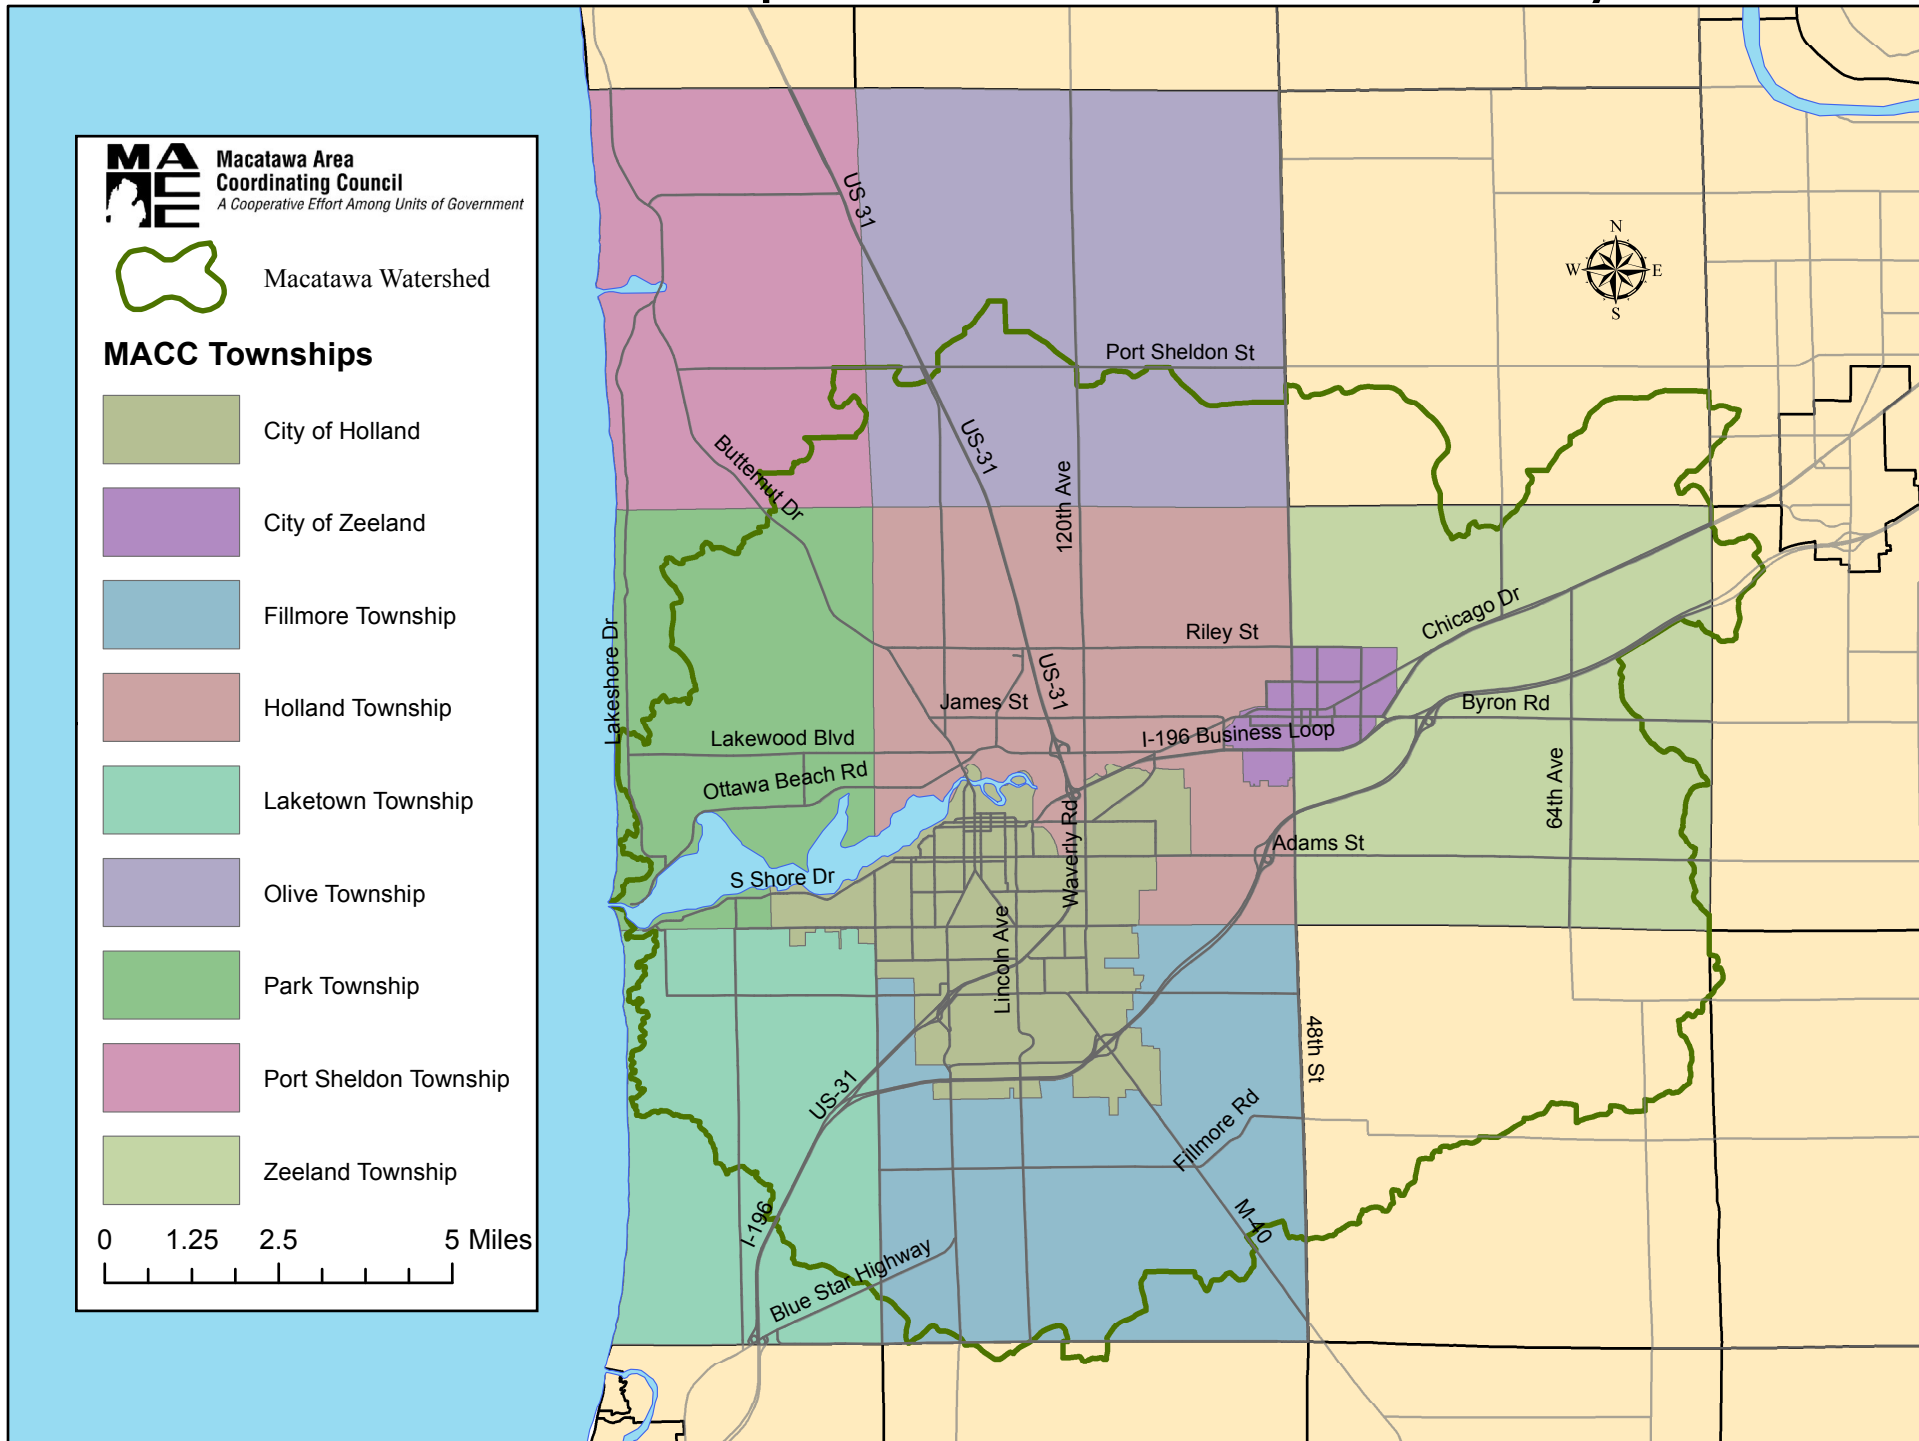

MACC Townships and Watershed Boundary

Macatawa Area Coordinating Council
A Cooperative Effort Among Units of Government

Macatawa Watershed

MACC Townships

City of Holland

City of Zeeland

Fillmore Township

Holland Township

Laketown Township

Olive Township

Park Township

Port Sheldon Township

Zeeland Township